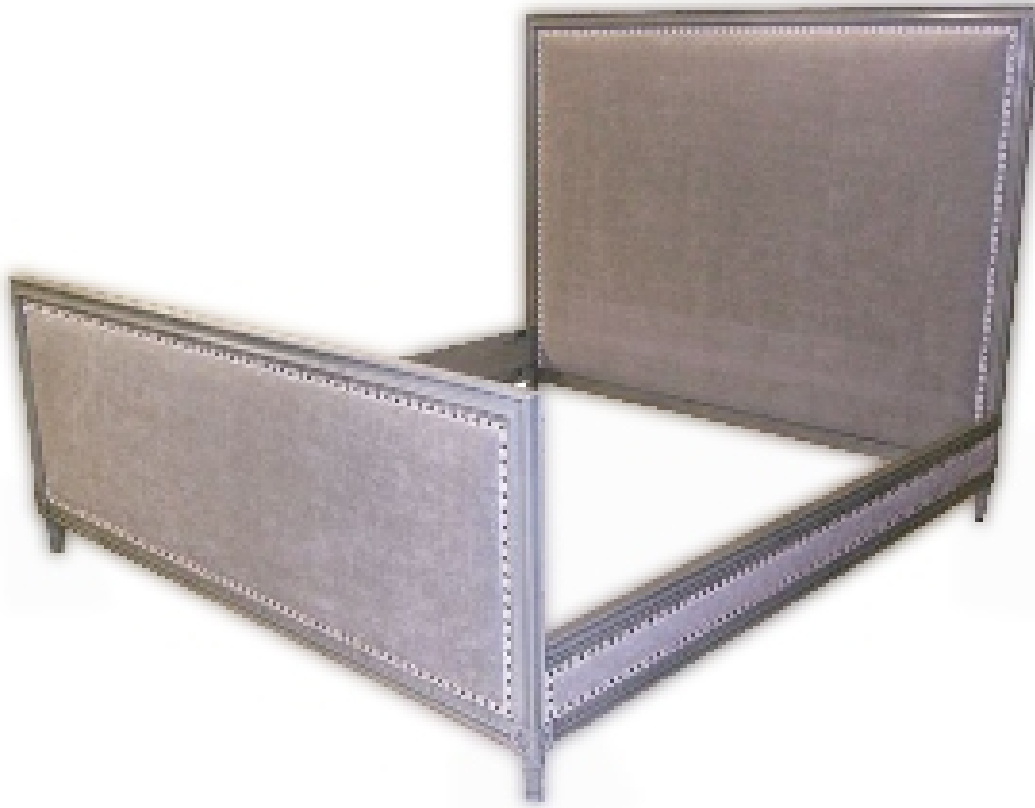

FERRELL MITTMAN

EST. 1953

CUSTOM NAILHEAD BED | Bed-3-Custom

OVERALL: 82W x 88D x 64

FERRELLMITTMAN.COM

685 Southwest Street, High Point, NC 27260
Phone 336.841.3028 | Fax 336.841.5280