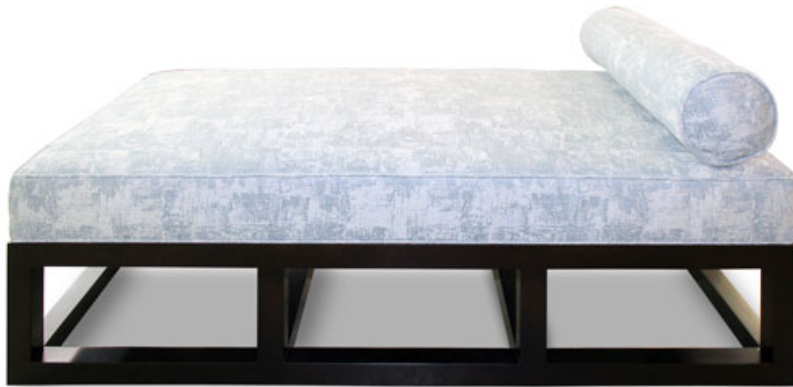

FERRELL MITTMAN

EST. 1953

CUSTOM BENCH | 94720

FERRELLMITTMAN.COM

685 Southwest Street, High Point, NC 27260
Phone 336.841.3028 | Fax 336.841.5280