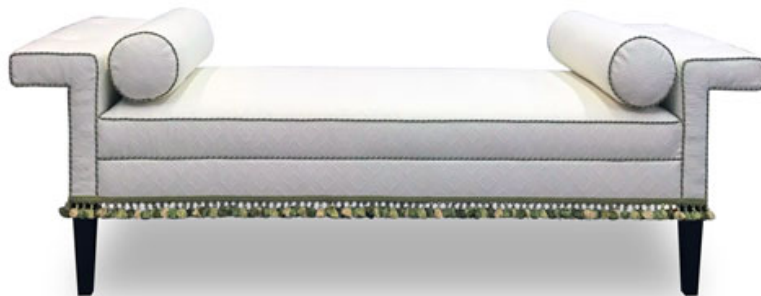

FERRELL MITTMAN

EST. 1953

CUSTOM BENCH | 94536

FERRELLMITTMAN.COM

685 Southwest Street, High Point, NC 27260
Phone 336.841.3028 | Fax 336.841.5280